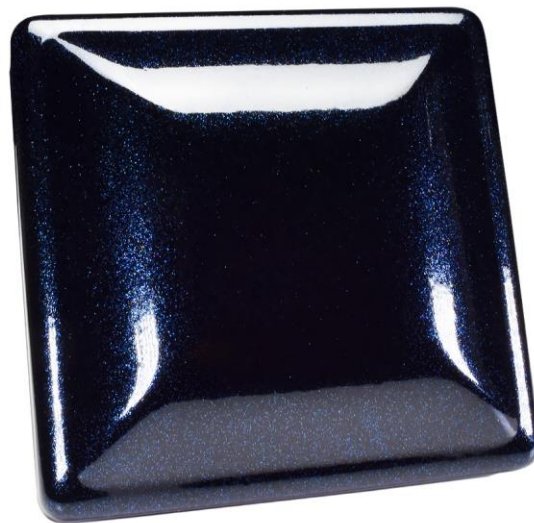

## MYSTIC SAPPHIRE M1694073

This is a high gloss, deep black coating with a heavy amount of blue metallic flakes.

These flakes are subtle in the shade, and pop in the sunlight and in direct lighting.

This is a single stage coating that is durable in both interior and exterior conditions. There is no clear topcoat required. This coating has a high gloss level (90+%) and smooth finish.

### FEATURES:

- Great exterior durability
- UV stable (does not require a topcoat)
- Contains blue metallic flakes
- Smooth finish
- High gloss (90+% gloss)
- Oil and fuel resistant
- Recommended Bake: 10 Minutes @ 400°F Metal Temperature