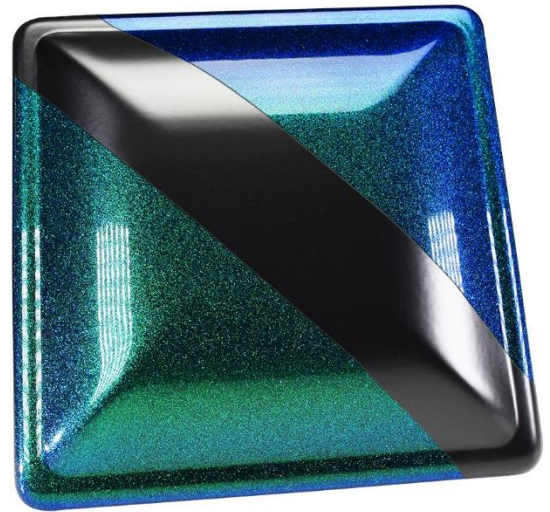

## **KING TRITON** **CS8693066**

This is an ultra-smooth, high gloss clear coat with a heavy amount of brilliant, color-shifting metallic pearls. These intense color shifting pearls change colors between green, teal, aqua, blue, violet, and purple. These pearls have a brilliant sparkle in both sunlight and low-light environments.

*\*Product image features King Triton over flat black base coat*

CLEAR TOP COAT

### **FEATURES:**

- UV stable
- Great for both interior and exterior conditions
- Contains brilliant sparkling pearls
- Intense color shift/flip effect
- Ultra-smooth, high gloss finish
- Cures at low temperature (17 minutes at 350°F)
- Black base coat is required to achieve look seen in product image