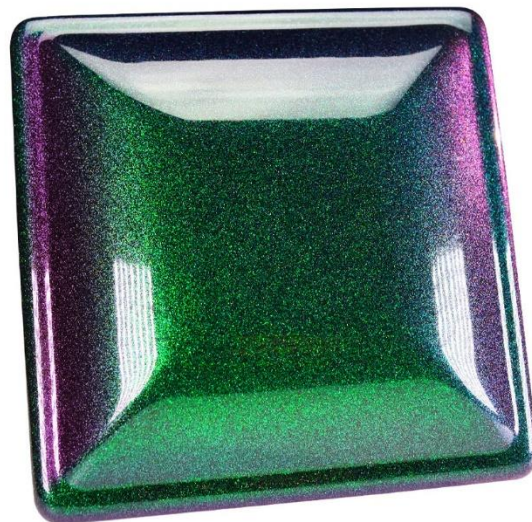

JOKER JEWEL CS1693053

This is a smooth, high gloss clear coat with a heavy amount of vibrant, color-shifting metallic flakes. These intense color shifting flakes change between green, pink, purple, orange, and light-red colors.

**Product image features Joker Jewel over gloss black base coat*

CLEAR TOP COAT

FEATURES:

- UV stable
- Great interior/exterior durability
- Intense color shift/flip effect
- High gloss
- Cures at low temperature (20 minutes at 320°F)
- Contains vibrant metallic flakes
- Black base coat recommended (is required to achieve look seen in product image)